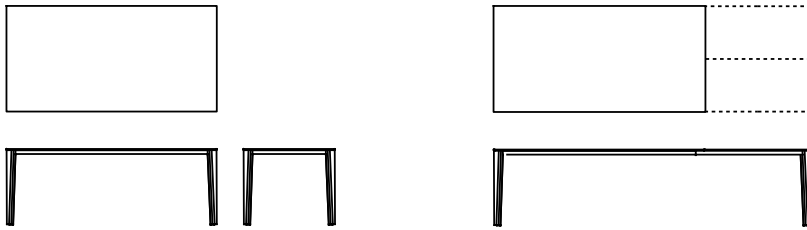

## Skin

Marco Acerbis · 2015

Generous dimensions achieved through an extreme technological research. The Skin table – available in fixed and extending versions – is Desalto know-how answer to the continuous technological and functional research.

## Available models

Fix or extendible table with extruded aluminium frame. Tops of toughened glass or ceramic 6 mm , or in MDF reinforced with aluminium sheets 7 mm thick. In the extendible version, folding leaves in the same material as the top. The fixed table, in some versions, is suitable also for outdoor use.

Skin

height  
73,5 cm

measures  
85 x 140 cm  
85 x 170 cm  
100 x 200 cm  
100 x 300 cm  
140 x 140 cm  
200 x 200 cm

Skin

height  
73,5 cm

measures  
85 x 170 (250) cm  
100 x 200 (300) cm