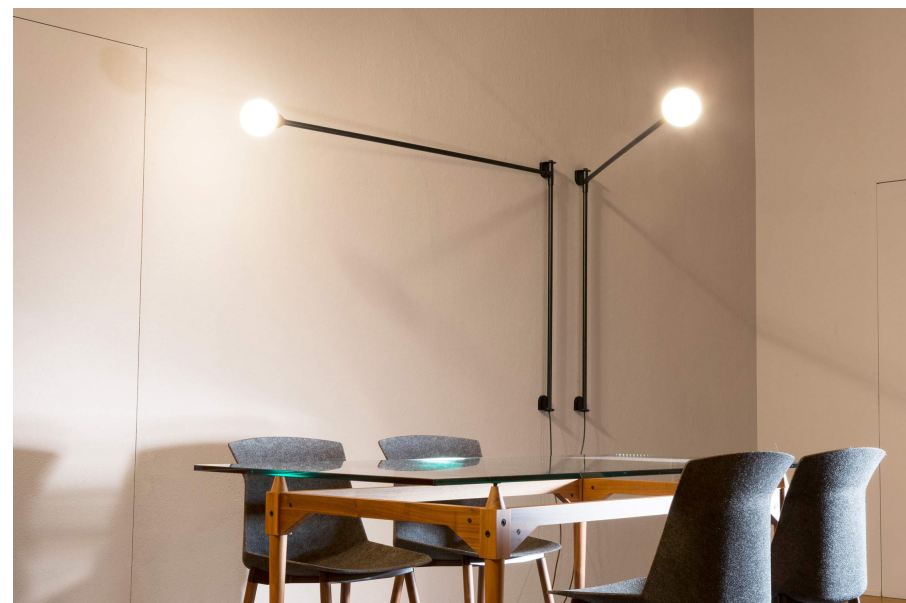

POTENCE PIVOTANTE

Charlotte Perriand

Embossed wall lamp. Body in aluminium and metal, painted matt black. Diffuser is a opal glass bubble. Arm fixed to the wall and rotating to the horizontal axis, describing a 180° corner. Power cable with plug and dimmer. Available also in the MINI version.

HALO/LED

LAMPING

Source	E27
Total power	8W
Emission	diffused
Switching	dimmable
Tension	230V
Color temperature	2700K
Luminous flux	900lm
Materials	aluminium
Notes	switch dimmer on cable, bulb included, cable length 3,2m, installation with cable and plug